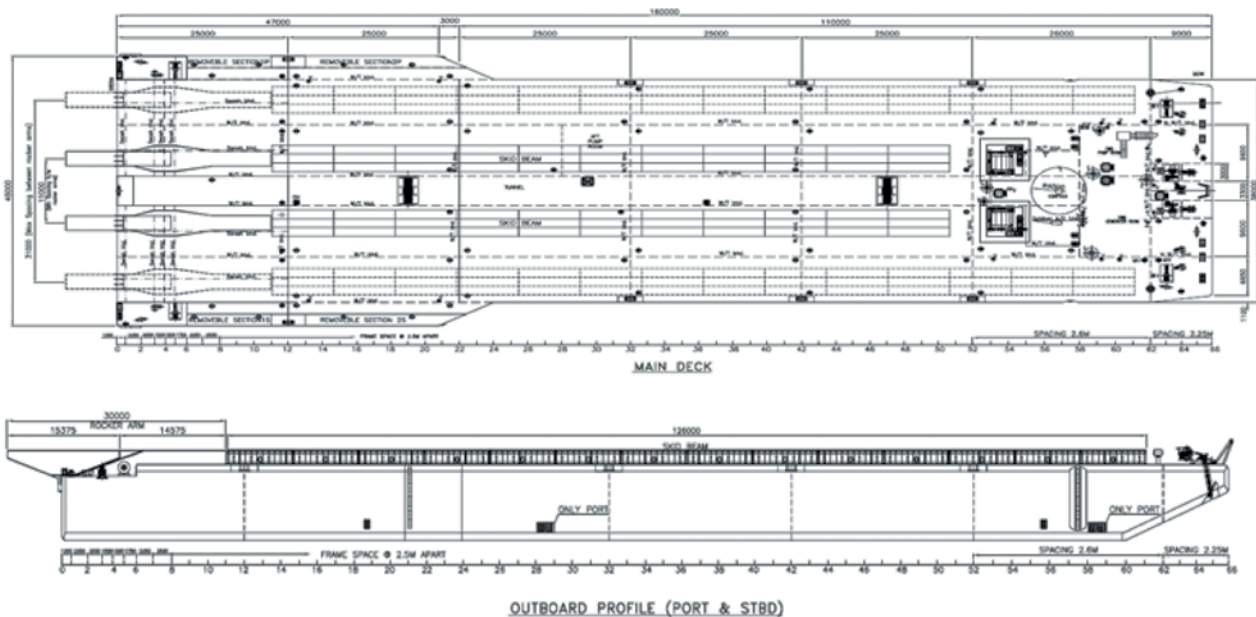

SPECIFICATION

Classification : ✕ A1, Tank Barge (Floatover Launch Barge), ©
 Length BP : 160 m
 Breadth Moulded : 37.94/45.94 m
 Depth Moulded : 9.94 m
 Design Draught : 6.5 m
 Summer Draught : 7.0 m
 Gross Tonnage : 17569
 Net Tonnage : 5270
 Maximum Jacket Launch Weight : 16000 MT (upgradable to 20000 MT)
 Maximum Deck Transportation Weight : 14500 MT
 Web Spacing : 2500 mm (except stern and forward area)
 Deck Loading Capacity : 25 / 20 MT/m²

BALLAST CONTROL AND MONITORING SYSTEM

Fitted with remote operated valves and pumps controlled by PLC with monitoring system.

SKID BEAMS

Length of Skid Beam : 126.0 m
 Height above Barge Deck : 1.8 m
 Distance Between Skid Beams (Min) : 11.0 m
 Distance Between Skid Beams (Max) : 31.0 m

ROCKER ARM

Total Length of Rocker Arm Distance : 30.0 m
 Length of Secondary Tilting Beam : 15.375 m

LAUNCH + FLOATOVER AND MOORING WINCH SYSTEM

To be rented

** This vessel specification is given in good faith & assumed correct. Details given are without guarantee.
 ** Owners reserve the right to amend the specifications without notification.